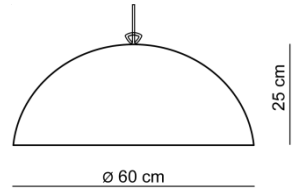

# BASIC DOME

<b>TYPE</b>	Pendant lamp
<b>DESCRIPTION</b>	Iconic dome-shaped lamp in 3 sizes often used over seating or high above ground. The white version is partly transparent giving it a unique look when turned on.
<b>MODELS</b>	Basic Dome 60 Basic Dome 90 Basic Dome 135 <i>(the white versions can be fitted with a Blender to cover the bulb)</i>
<b>YEAR, DESIGNER</b>	2002, Aad Verboom
<b>USAGE</b>	Indoor
<b>MATERIAL</b>	Polyethylene, PVC, porcelain, stainless steel, aluminum
<b>PRODUCTION</b>	Made in Holland. Polyethylene material is shaped through a rotational molding process to create a unique hollow, elegant and robust structure.
<b>CANOPY INCLUDED</b>	Yes
<b>BULB INCLUDED</b>	No
<b>DIMMABLE</b>	Yes
<b>CLEANING INSTRUCTIONS</b>	Clean with a soft dry cloth. Clean off any marks with a clean moist cloth. Do not use polishing agents, water or abrasive materials when cleaning. Always switch off the electricity supply before cleaning.
<b>WEIGHT</b>	4, 8, 24 kg <i>(with Blender: 5, 9.5, 28 kg)</i>
<b>CORD LENGTH</b>	2.5 m
<b>LAMP DETAILS</b>	Voltage : 220-240 V Frequency : 50-60 Hz IP rating : IP20 Classification : Class II Socket : E27 (1x) Max 60 W (CFL or LED)