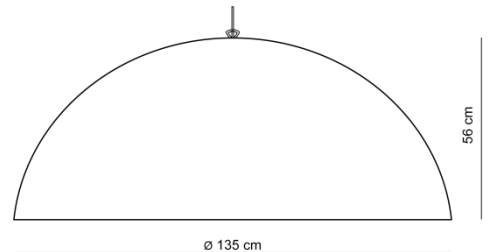

# BASIC DOME

<b>TYPE</b>	Pendant lamp
<b>DESCRIPTION</b>	Iconic dome-shaped lamp in 3 sizes often used over seating or high above ground. The white version is partly transparent giving it a unique look when turned on.
<b>MODELS</b>	Basic Dome 60 Basic Dome 90 Basic Dome 135 <i>(the white versions can be fitted with a Blender to cover the bulb)</i>
<b>YEAR, DESIGNER</b>	2002, Aad Verboom
<b>USAGE</b>	Indoor
<b>MATERIAL</b>	Polyethylene, PVC, porcelain, stainless steel, aluminum
<b>PRODUCTION</b>	Made in Holland. Polyethylene material is shaped through a rotational molding process to create a unique hollow, elegant and robust structure.
<b>CANOPY INCLUDED</b>	Yes
<b>BULB INCLUDED</b>	No
<b>DIMMABLE</b>	Yes
<b>CLEANING INSTRUCTIONS</b>	Clean with a soft dry cloth. Clean off any marks with a clean moist cloth. Do not use polishing agents, water or abrasive materials when cleaning. Always switch off the electricity supply before cleaning.
<b>WEIGHT</b>	4, 8, 24 kg <i>(with Blender: 5, 9.5, 28 kg)</i>
<b>CORD LENGTH</b>	2.5 m
<b>LAMP DETAILS</b>	Voltage : 220-240 V Frequency : 50-60 Hz IP rating : IP20 Classification : Class II Socket : E27 (1x) Max 60 W (CFL or LED)