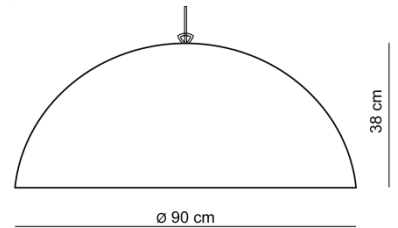

# BASIC DOME

<b>TYPE</b>	Pendant lamp
<b>DESCRIPTION</b>	Iconic dome-shaped lamp in 3 sizes often used over seating or high above ground. The white version is partly transparent giving it a unique look when turned on.
<b>MODELS</b>	Basic Dome 60 Basic Dome 90 Basic Dome 135 <i>(the white versions can be fitted with a Blender to cover the bulb)</i>
<b>YEAR, DESIGNER</b>	2002, Aad Verboom
<b>USAGE</b>	Indoor
<b>MATERIAL</b>	Polyethylene, PVC, porcelain, stainless steel, aluminum
<b>PRODUCTION</b>	Made in Holland. Polyethylene material is shaped through a rotational molding process to create a unique hollow, elegant and robust structure.
<b>CANOPY INCLUDED</b>	Yes
<b>BULB INCLUDED</b>	No
<b>DIMMABLE</b>	Yes
<b>CLEANING INSTRUCTIONS</b>	Clean with a soft dry cloth. Clean off any marks with a clean moist cloth. Do not use polishing agents, water or abrasive materials when cleaning. Always switch off the electricity supply before cleaning.
<b>WEIGHT</b>	4, 8, 24 kg <i>(with Blender: 5, 9.5, 28 kg)</i>
<b>CORD LENGTH</b>	2.5 m
<b>LAMP DETAILS</b>	Voltage : 220-240 V Frequency : 50-60 Hz IP rating : IP20 Classification : Class II Socket : E27 (1x) Max 60 W (CFL or LED)